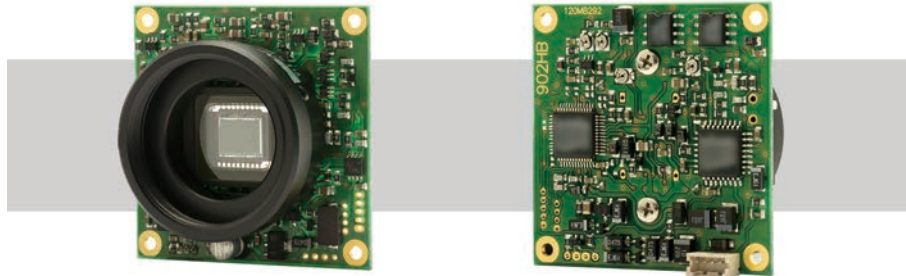

WAT-902HB3S 1/3" High Sensitivity Board Camera

NIR sensitivity with multi function

Key features

- Equality performance on NIR sensitivity and features to WAT-902H series
- Selectable camera settings for demanding scene conditions
- Electric iris, electric shutter, AGC, BLC and gamma switching

Dimensions

Specifications

Video standard		EIA	CCIR
Pick-up element		1/3 inch interline transfer CCD image sensor	
Number of effective pixels		768(H) × 494(V)	752(H) × 582(V)
Unit cell size		6.35µm(H) × 7.4µm(V)	6.5µm(H) × 6.25µm(V)
Synchronizing system		Internal	
Scanning system		2:1 interlace	
Video output		Composite video, 1.0 V(p-p) 75Ω (Unbalanced)	
Resolution (H)		More than 570TVL (Center)	
Minimum illumination		0.0006 lx F1.4 (AGC HIGH=50dB, Shutter=OFF)	
S/N		More than 50dB (AGC OFF=5dB, γ=1.0)	
Function settings		DIP Switch	
AE mode	Fixed	1/60, 1/100 sec.	1/50, 1/120 sec.
	EI	1/250, 1/500, 1/1000, 1/2000, 1/5000, 1/10000, 1/100000 sec.	
AGC	ON	1/60 - 1/100000 sec.	
	OFF	1/50 - 1/100000 sec.	
MGC		5 - 32dB (LOW), 5 - 50dB (HIGH)	
Gamma characteristics		5dB	
Video level		γ≈0.45, 1.0	
Noise reduction		100IRE	
Wide dynamic range		-	
Lens iris		-	
Back light compensation		Video	
White blemish correction		BLC	
Sharpness		-	
Defog		-	
Digital zoom		-	
Privacy mask		-	
Mirror image		-	
Freeze		-	
Motion detection		-	
Neg.image		-	
Interface		4P connector (Composite Video, Power in)	
Power supply		DC+12V±10%	
Power consumption		1.92W (160mA)	
Operating temperature		-10 - +40°C	
Storage temperature		-30 - +70°C	
Operating / Storage humidity		95% RH or less (Without condensation)	
Lens mount		CS mount	
Weight		Approx. 30g	
Accessories		4P cable, Hex. Wrench	

Accessories Options

WAT-902HB3S

CS-mount lenses

※Not in our lineup

Miniature lenses / Mount adaptors

3745B-13P

22PMA-M13-040

2520BC-12

0820BC-12

C-mount lenses

※Not in our lineup

C-mount adaptor

30CMA-R

Cable

4P cable (300mm)

VIDEO OUT