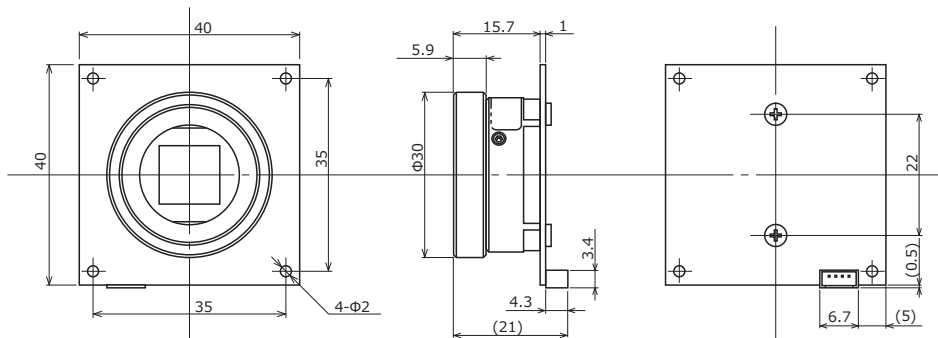

Dimensions

Specifications

Video standard		EIA	CCIR
Pick-up element		1/3 inch interline transfer CCD image sensor	
Number of effective pixels		768(H) × 494(V)	752(H) × 582(V)
Unit cell size		6.35µm(H) × 7.4µm(V)	6.5µm(H) × 6.25µm(V)
Synchronizing system		Internal	
Scanning system		2:1 interlace	
Video output		Composite video, 1.0 V(p-p) 75Ω (Unbalanced)	
Resolution (H)		More than 570TVL (Center)	
Minimum illumination		0.0006 lx F1.4 (AGC HIGH=50dB, Shutter=OFF)	
S/N		More than 50dB (AGC OFF=5dB, γ=1.0)	
Function settings		DIP Switch	
AE mode	Fixed	1/60, 1/100 sec.	1/50, 1/120 sec.
	EI	1/250, 1/500, 1/1000, 1/2000, 1/5000, 1/10000, 1/100000 sec.	
AGC	ON	1/60 - 1/100000 sec.	
	OFF	1/50 - 1/100000 sec.	
MGC		5 - 32dB (LOW), 5 - 50dB (HIGH)	
Gamma characteristics		5dB	
Video level		γ≈0.45, 1.0	
Noise reduction		100IRE	
Wide dynamic range		-	
Lens iris		-	
Back light compensation		Video	
White blemish correction		BLC	
Sharpness		-	
Defog		-	
Digital zoom		-	
Privacy mask		-	
Mirror image		-	
Freeze		-	
Motion detection		-	
Neg.image		-	
Interface		4P connector (Composite Video, Power in)	
Power supply		DC+12V±10%	
Power consumption		1.92W (160mA)	
Operating temperature		-10 - +40°C	
Storage temperature		-30 - +70°C	
Operating / Storage humidity		95% RH or less (Without condensation)	
Lens mount		CS mount	
Weight		Approx. 30g	
Accessories		4P cable, Hex. Wrench	