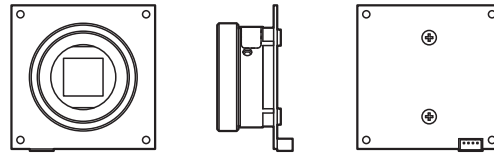

Accessories Options

WAT-902HB3S

CS-mount lenses

※Not in our lineup

Miniature lenses / Mount adaptors

3745B-13P

22PMA-M13-040

2520BC-12

0814BC-12

2920BC-12

1220BC-12

3820BC-12

M1616BC-12

22PMA-M12-125

0625BC-12

2540EX014-M12

0820BC-12

C-mount lenses

※Not in our lineup

C-mount adaptor

30CMA-R

Cable

4P cable (300mm)

VIDEO OUT

POWER IN (DC12V)

Cable with connectors

CB-02

POWER IN (DC12V)

Power supply adaptors

SWI12-12-N-P5

SWI12-12-E-P5

Cables

1.5C2V (BNC/BNC)

3C2V (BNC/BNC)

3C2V (BNC/RCA)

VIDEO OUT (BNC)

VIDEO OUT (BNC)

VIDEO OUT (RCA)

※Not in our lineup