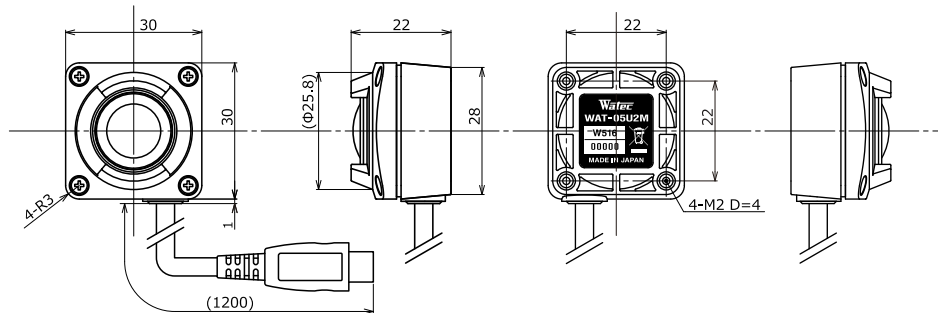

# WAT-05U2M 1/2.8" USB2.0 Full HD Wearable Camera

Compact water resistant camera (Dimensions: H30×W30×D22mm)

## Key features

- Adopted the 180 degree wide angle lens
- The position of the cable is selectable in 4 dimensions (top, bottom, left and right) depends on the application and installation (Std. position: bottom) \*The other sides are available on request
- Enable the live video transmission via the smartphone or tablet by its Wi-Fi or 4G/3G
- Water resistant built for outdoor use (IPX7 compliance)

## Dimensions