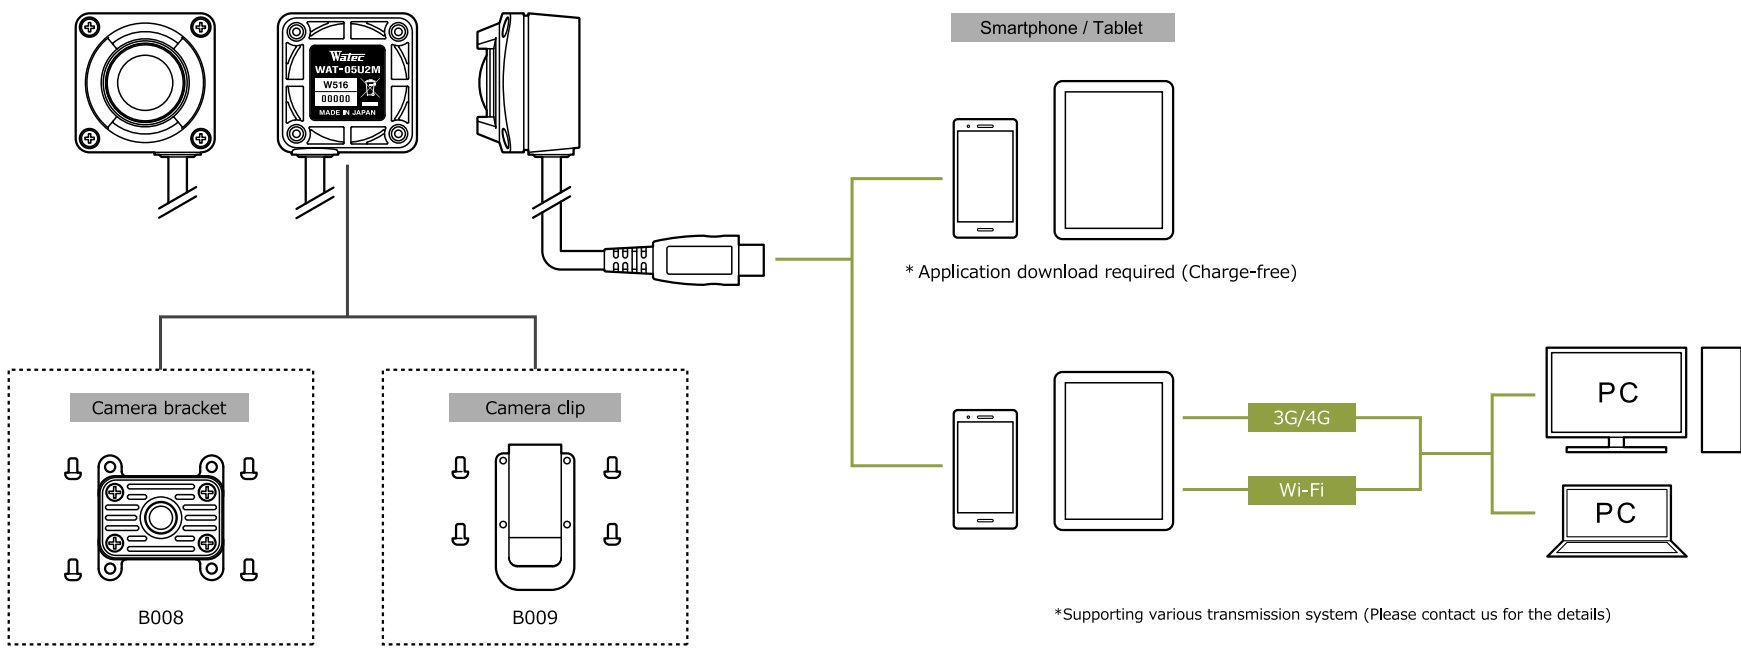

Options

WAT-05U2M

*Supporting various transmission system (Please contact us for the details)