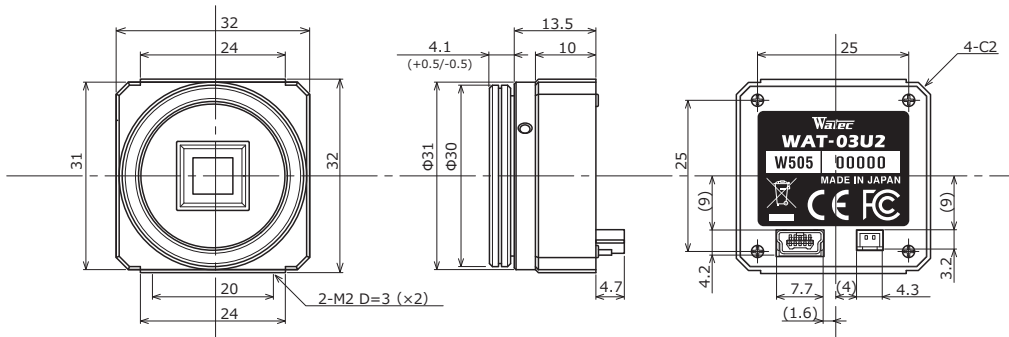

Dimensions

Specifications

Pick-up element	1/3 inch CMOS image sensor	
Number of effective pixels	1305(H) × 977(V)	
Unit cell size	3.75μm(H) × 3.75μm(V)	
Imaging system	RGB primary color bayer arrangement mosaic filters on chip	
Synchronizing system	Internal	
Scanning system	Progressive	
Output size	1280×960, 1280×720, 640×480, 320×240	
Max. frame rate	60 fps	
Video compression	MJPEG, YUY2	
Video output	USB Video Class (Compatible)	
Minimum illumination	0.02 lx F1.2 (AGC ON=42dB, Shutter=OFF)	
	0.005 lx F1.2 (AGC ON=42dB, Shutter=1/7.5 sec.)	
S/N	-	
Function settings	Camera Viewer	
AE mode	Fixed	1/15, 1/7.5, 1/4, 1/2, 1, 2 sec.
	EI	1/30, 1/60, 1/120, 1/250, 1/500, 1/1000, 1/2000, 1/4000, 1/8000 sec.
White balance	ATW, MWB	1/30 - 1/8000 sec.
		1/7.5 - 1/8000 sec.
AGC	ON	0 - 42dB
	OFF	-
MGC	0 - 72dB (1dB step)	
Gamma characteristics	γ=USER (Level adjustable)	
Noise reduction	-	
Wide dynamic range	-	
Lens iris	-	
Back light compensation	BLC	
White blemish correction	-	
Sharpness	Level adjustable	
Defog	-	
Digital zoom	-	
Privacy mask	-	
Mirror image	-	
Freeze	-	
Motion detection	-	
Neg.image	-	
Interface	USB (High speed), 2P connector (Snap shot)	
Power supply	USB +5V	
Power consumption	0.75W (150mA)	
Operating temperature	-10 - +50°C	
Storage temperature	-30 - +70°C	
Operating / Storage humidity	95% RH or less (Without condensation)	
Lens mount	CS mount (Back focus adjustable)	
Cable length	Shorter than 3.0m recommended	
Weight	Approx. 35g	
Accessories	Hex. Wrench, Camera bracket, EX cable, USB cable	
Min. System Requirements	CPU	800MHz or faster
	RAM	512MB or larger
	Others	USB2.0 Port
Recommended System Specifications	CPU	Intel® Core TM i Series
	RAM	2GB or larger
	Others	USB2.0 Port, 1920×1080 or better resolution display
Operation Confirmed OS	Windows 7 32bit/64bit, Windows 8 32bit/64bit, Windows 8.1 32bit/64bit, Windows 10 32bit/64bit	