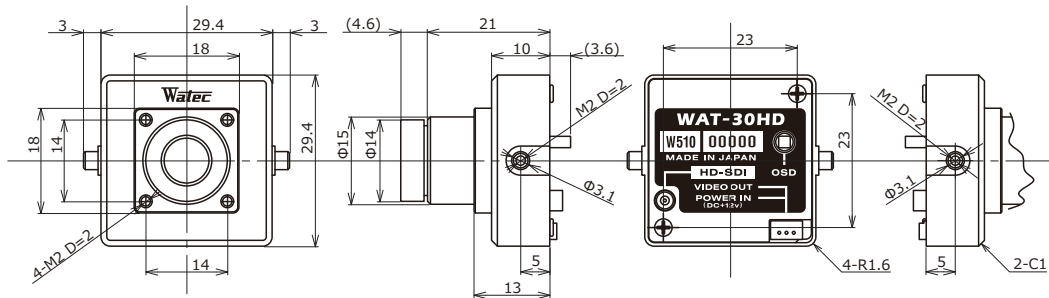

# WAT-30HD (G3.7) 1/3" Ultra-compact HD-SDI Color Camera

Ultra-compact design with Full HD 1920×1080p CMOS sensor

**NEW**

※No CE & FCC

## Key features

- Only 30mm square with 35g achieves 2.1 Megapixel HD-SDI
- “Double shutter” & “Digital” wide dynamic range selectable
- Advanced setting available by OSD (On Screen Display) through on-camera joystick
- SD/analogue output for checking image at set up
- Various optional M12 lenses available

## Dimensions

## Specifications

Pick-up element	1/3 inch CMOS image sensor
Number of effective pixels	1944(H) × 1092(V)
Unit cell size	2.75μm × 2.75μm
Imaging system	RGB primary color bayer arrangement mosaic filters on chip
Synchronizing system	Internal
Scanning system	Progressive
Video outputs	HD-SDI / Composite video
Output format	1080/30p, 1080/25p, 720/60p, 720/50p, NTSC, PAL
Resolution (H)	900TVL
Minimum Illumination	0.1lx F1.8 (DSS=OFF), 0.01lx F1.8 (DSS=MAX)
S/N	More than 52dB
Function settings	OSD (On Screen Display) operated by joystick
AE mode	AUTO, MANUAL, FLICKER
Shutter speed	1/30, 1/60, 1/120, 1/250, 1/500, 1/1000, 1/2000, 1/4000, 1/8000, 1/16000, 1/30000, 1/60000 sec.
Slow shutter	OFF, x2, x4, x8, x16, x32
White balance	AUTO, AUTO EXT, PUSH LOCK, MANUAL
AGC	12 - 60dB
Day/Night	AUTO, COLOR, B&W
3D Noise reduction	OFF, LOW, MIDDLE, HIGH
Wide dynamic range	Double shutter: ON / OFF
	Digital: ON / OFF
Back light compensation	ON (Area selectable) / OFF
White blemish correction	Yes
Defog	ON (LOW, MIDDLE, HIGH) / OFF
Digital zoom	1.0x - 20.0x
Privacy mask	16 masks
Mirror image	OFF, H-FLIP, V-FLIP, HV-FLIP
Motion detection	ON / OFF
HLMASK	ON / OFF
Power supply	DC+12V±10%
Power consumption	1.44W (120mA)
Operating temperature	-10 - +50°C
Storage temperature	-20 - +60°C
Operating / Storage humidity	80% RH or less / 95% RH or less (Without condensation)
Lens mount	M12 P=0.5
Standard lens	M3718BC-12 (f3.7 F1.8)
Weight	Approx. 35.5g
Accessory	Cable