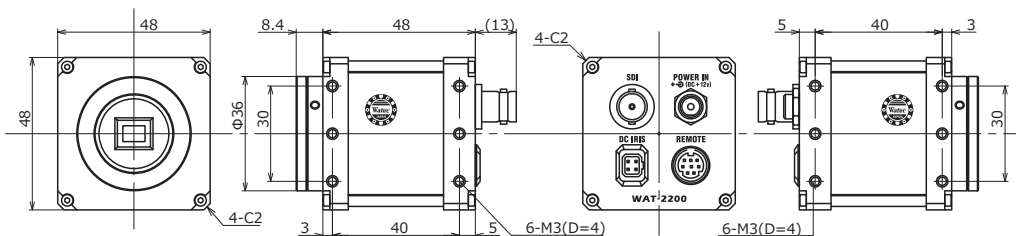

## Key features

- 1/2.8-inch 2M CMOS image sensor with high sensitivity
- Min. illumination 0.1 lx F1.2 (AGC HIGH=66dB, Shutter=OFF)
- Full HD 1080/60p resolution with 3G-SDI/HD-SDI interface and low latency
- OSD (On Screen Display) – Easy installation through a controller provided in kit

## Dimensions