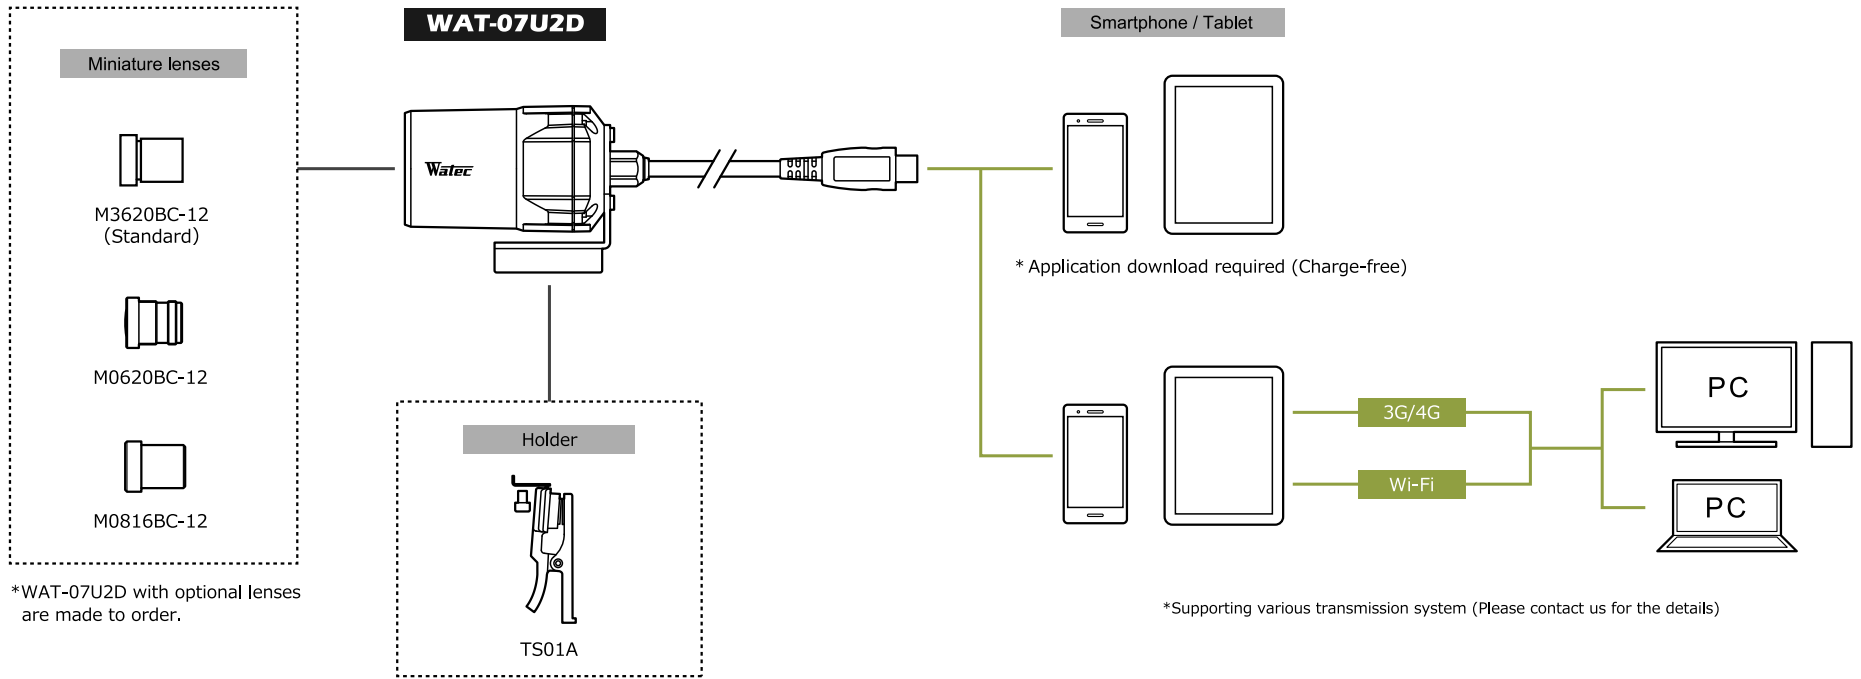

Options

WAT-07U2D

Miniature lenses

M3620BC-12
(Standard)

M0620BC-12

M0816BC-12

*WAT-07U2D with optional lenses are made to order.

Holder

TS01A

Smartphone / Tablet

* Application download required (Charge-free)

3G/4G

Wi-Fi

PC

PC

* Supporting various transmission system (Please contact us for the details)