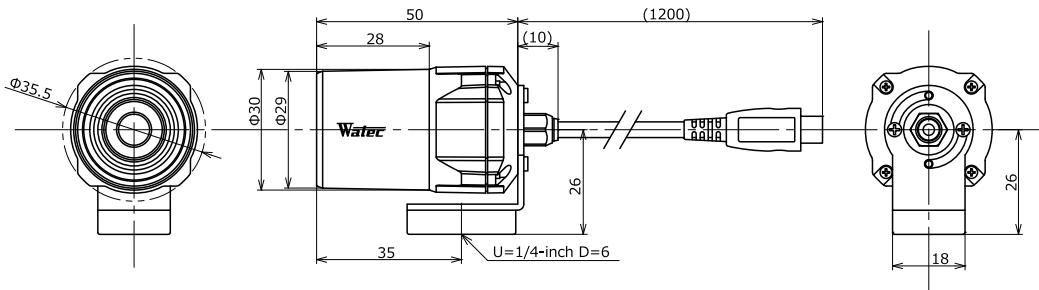

# WAT-07U2D 1/2.8" High Sensitivity USB2.0 Full HD Wearable B&W Camera

Added B&W version to the USB camera series

**NEW**

## Dimensions

## Specifications

Pick-up element	1/2.8 inch CMOS image sensor	
Number of effective pixels	1945(H) × 1097(V)	
Unit cell size	2.9µm(H) × 2.9µm(V)	
Imaging system	-	
Synchronizing system	Internal	
Scanning system	Progressive	
Output size	1920x1080, 1280x720, 640x480, 320x240	
Max. frame rate	30 fps	
Video compression	MJPG, YUY2	
Video output	USB Video Class (Compatible)	
Resolution (H)	More than 800TVL (Center)	
Minimum illumination	0.004 lx F2.0 (AGC ON=36dB, Shutter=OFF)	
	0.001 lx F2.0 (AGC ON=36dB, Shutter=1/7.5 sec.)	
S/N	-	
Function settings	Camera Viewer	
AE mode	Fixed	1/15, 1/7.5, 1/4 sec.
		1/30, 1/60, 1/120, 1/250, 1/500, 1/1000, 1/2000, 1/4000, 1/8000 sec.
	EI	1/30 - 1/8000 sec. 1/7.5 - 1/8000 sec.
White balance	-	
AGC	ON	0 - 36dB
	OFF	-
MGC	0 - 72dB (1dB step)	
Gamma characteristics	γ=USER (Level adjustable)	
Noise reduction	-	
Wide dynamic range	-	
Lens iris	-	
Back light compensation	BLC	
White blemish correction	-	
Sharpness	Level adjustable	
Defog	-	
Digital zoom	×1, ×1.38, ×2.25 *1	×1, ×1.2, ×1.5 *2
Privacy mask	-	
Mirror image	-	
Freeze	-	
Motion detection	-	
Neg.image	-	
Interface	USB (High speed)	
Power supply	USB +5V	
Power consumption	0.65W (130mA)	
Operating temperature	-10 - +50°C	
Storage temperature	-30 - +70°C	
Operating / Storage humidity	95% RH or less (Without condensation)	
Standard lens	M3620BC-12 (f3.6 F2.0)	
Cable length	1.2m (Max.3.0m)	
Weight	Approx. 85g	
Accessories	-	
Recommended System Specifications	CPU	Intel® Core TM i Series
	RAM	2GB or larger
	Others	USB2.0 Port, 1920×1080 or better resolution display
Operation Confirmed OS	Windows 10 32bit/64bit, Android 4,0 or newer	

\*1: Output format: 640x480 \*2: Output format: 1280x720

Options

**WAT-07U2D**

Miniature lenses

M3620BC-12  
(Standard)

M0620BC-12

M0816BC-12

\*WAT-07U2D with optional lenses are made to order.